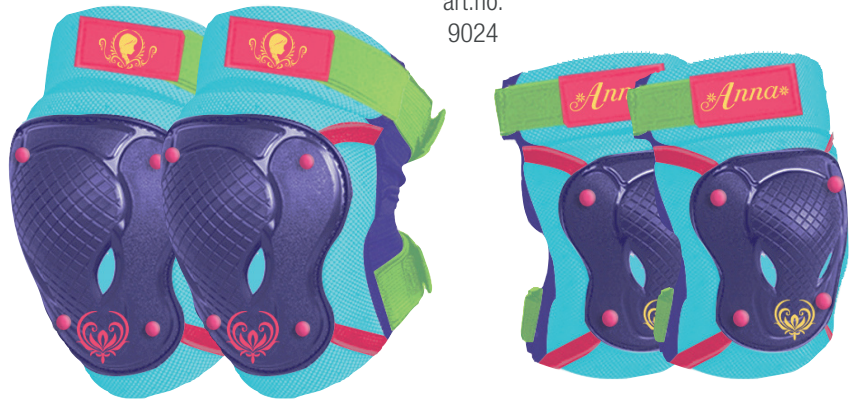

art.no.
9024