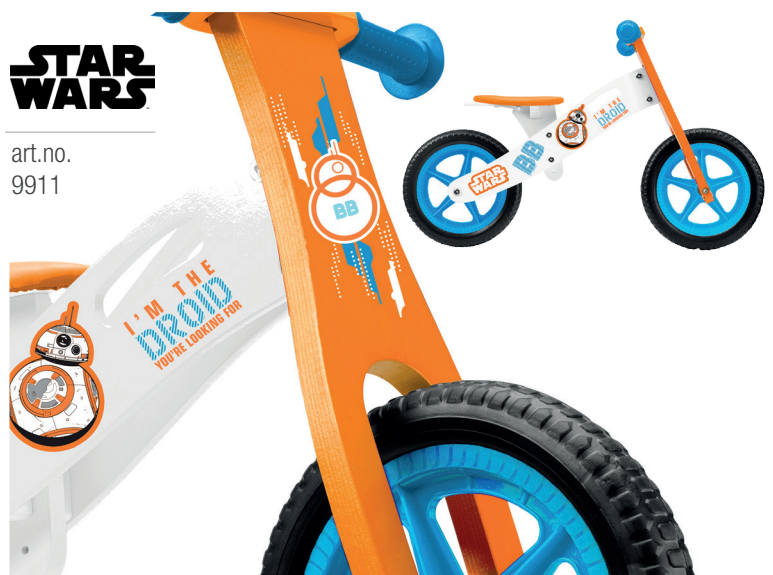

art.no.  
9902

art.no.  
9903

art.no.  
9904

art.no.  
9905

anti-slip grips

metal hubs

anti-slip footrest

soft EVA tyres

quick release clamp

soft saddle

art.no.  
9906

art.no.  
9907

art.no.  
9908

art.no.  
9909

art.no.  
9910

art.no.  
9911

anti-slip grips

reinforced fork

soft EVA tyres

carrying handle

2 step adjustment

metal hubs

THREE WHEEL SCOOTERS

art.no.  
9914